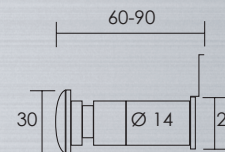

REFERENCIA
0563.00

CONCEPTO

Mirilla de 35-60, ángulo de vision 180°
/ Door viewer fits door 35-60 mm. with lid built in angle 180°

0564.00

Mirilla de 60-90, ángulo de vision 180°
/ Door viewer fits door 60-90 mm. with lid built in angle 180°

ACABADOS / FINISHES

Pulido Brillo (01) · Níquel Sat. (04) · Negro Mate (34)