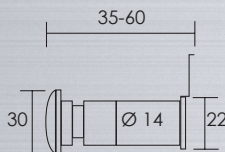

REFERENCIA
0563.00

CONCEPTO

Mirilla de 35-60, ángulo de vision 180°
/ Door viewer fits door 35-60 mm. with lid built in angle 180°

0564.00

Mirilla de 60-90, ángulo de vision 180°
/ Door viewer fits door 60-90 mm. with lid built in angle 180°

ACABADOS / FINISHES

Pulido Brillo (01) · Níquel Sat. (04) · Negro Mate (34)